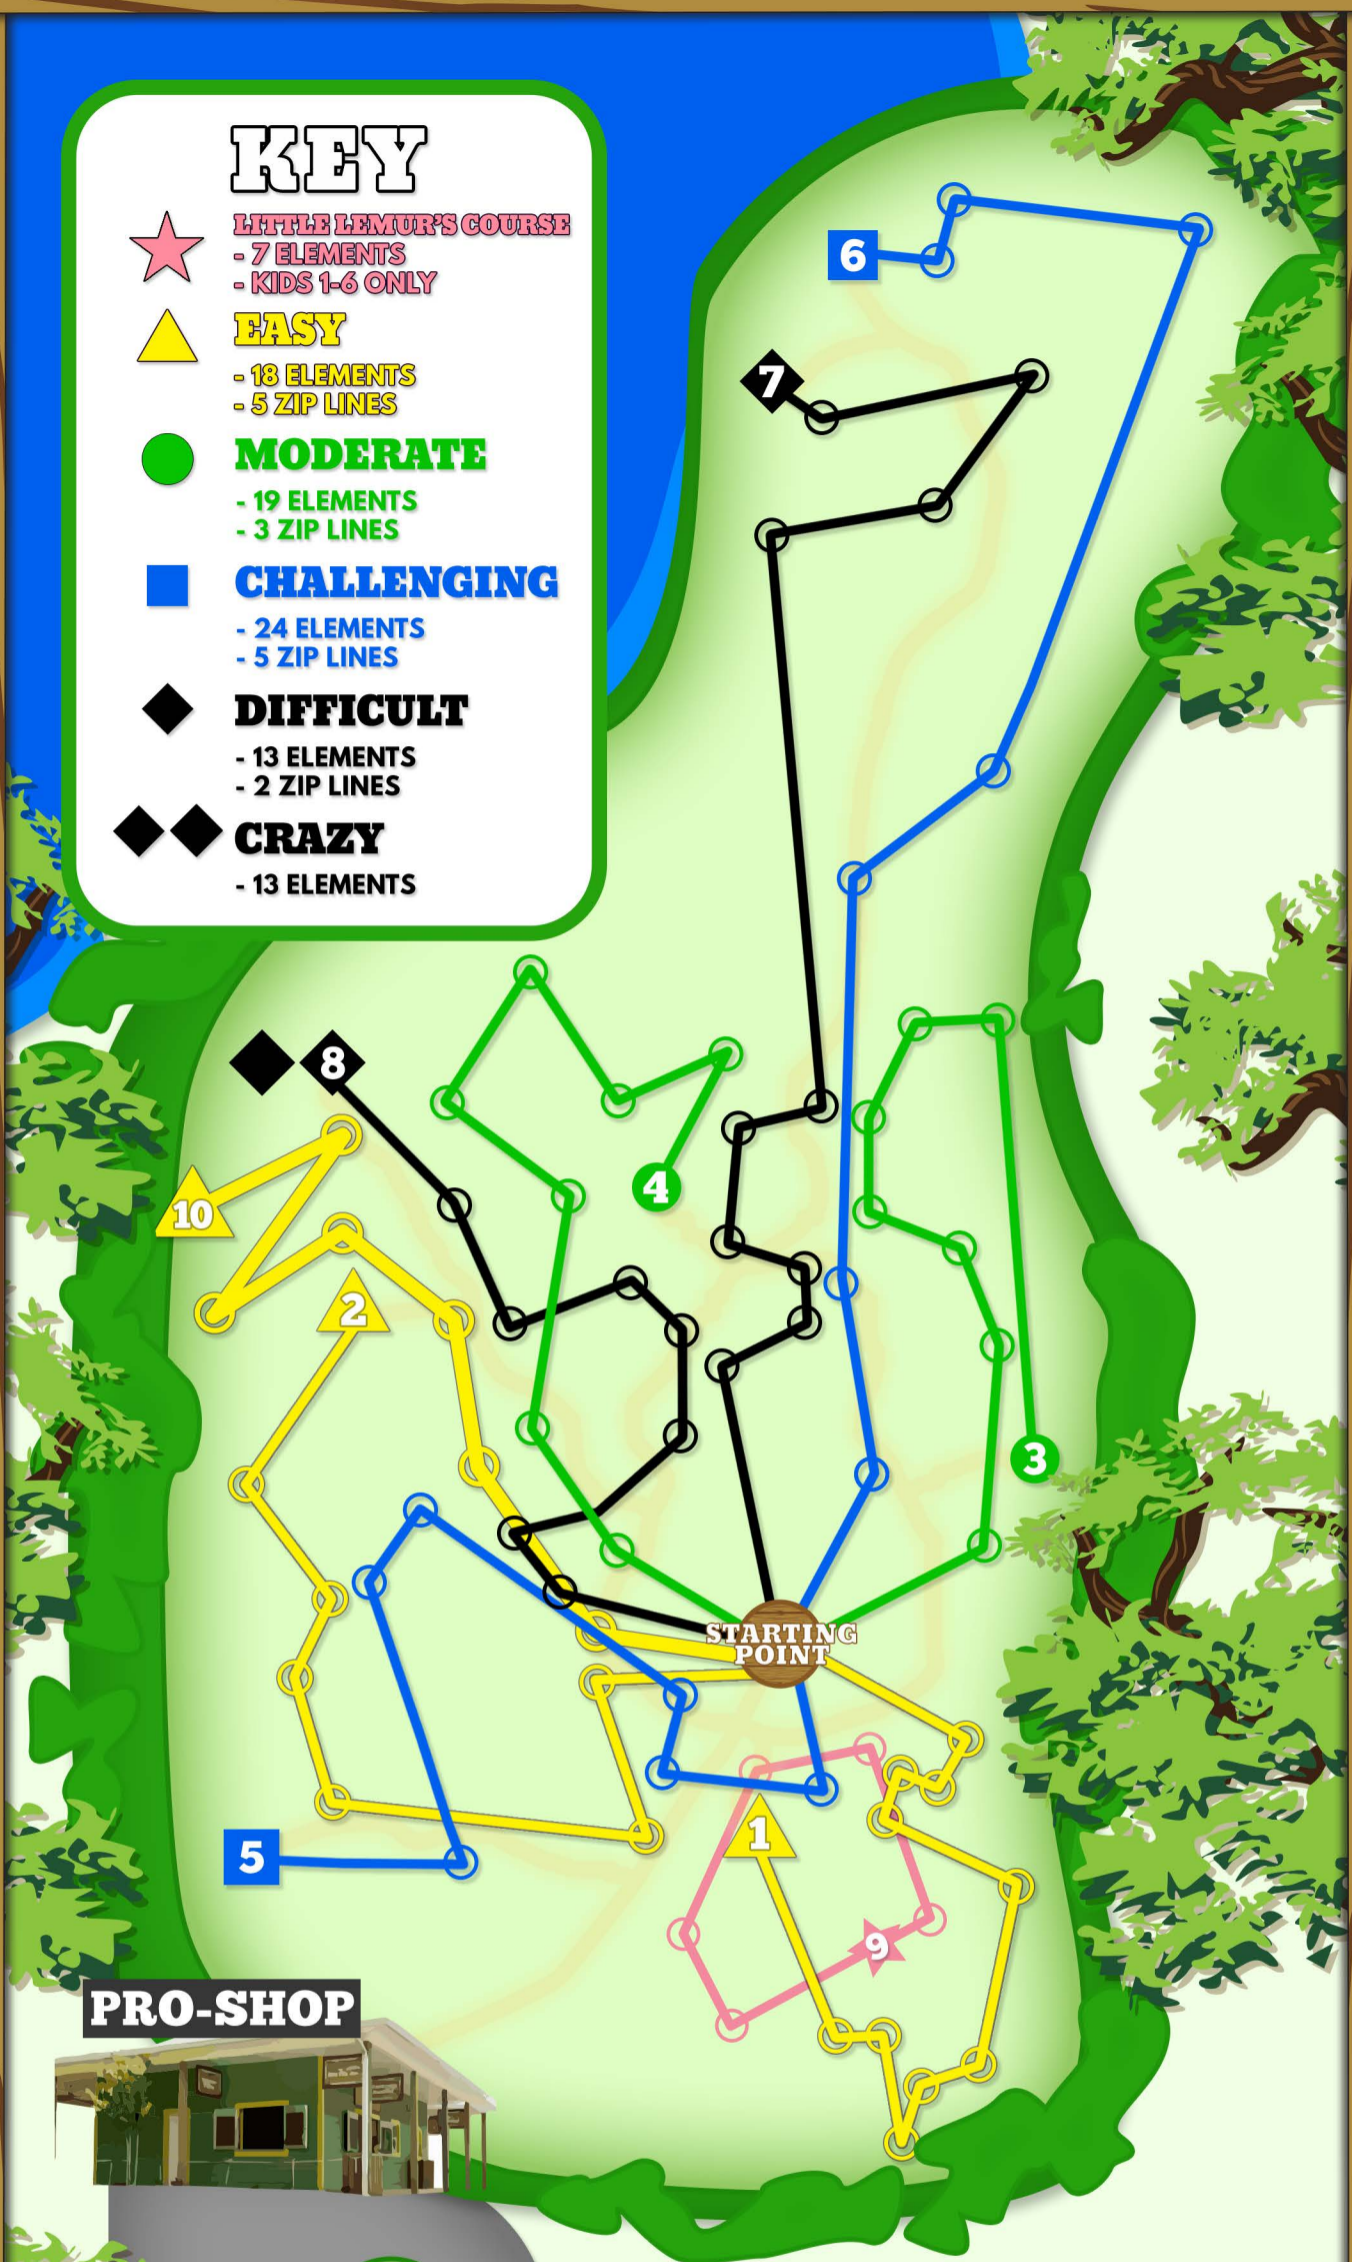

# KEY

-  **LITTLE LEMUR'S COURSE**
  - 7 ELEMENTS
  - KIDS 1-6 ONLY
-  **EASY**
  - 18 ELEMENTS
  - 5 ZIP LINES
-  **MODERATE**
  - 19 ELEMENTS
  - 3 ZIP LINES
-  **CHALLENGING**
  - 24 ELEMENTS
  - 5 ZIP LINES
-  **DIFFICULT**
  - 13 ELEMENTS
  - 2 ZIP LINES
-  **CRAZY**
  - 13 ELEMENTS

**PRO-SHOP**

**PARKING**

**10 COURSES**  
**100+ ELEMENTS!**